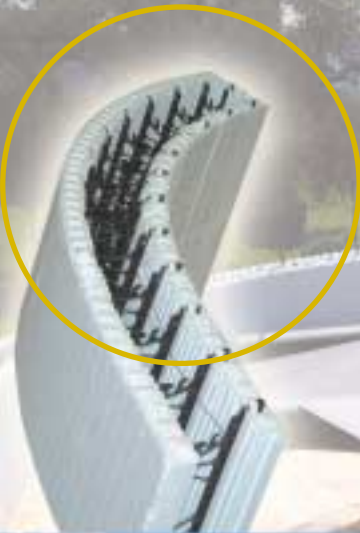

Product Compatibility

Make it Simple with NUDURA Brickledge

Flexibility of Design

Custom Radius Forms
Offer Maximum Flexibility

Perfection to a "T"

Intersecting "T" Walls
are made easy with
NUDURA's T Form

Strength and Durability

This is a NUDURA Home

Innovation makes the Difference

45° and 90° Forms

Locking Webs

Patented Hinged Web

Built to Last

Designed with Durability
to Stand the Test of Time